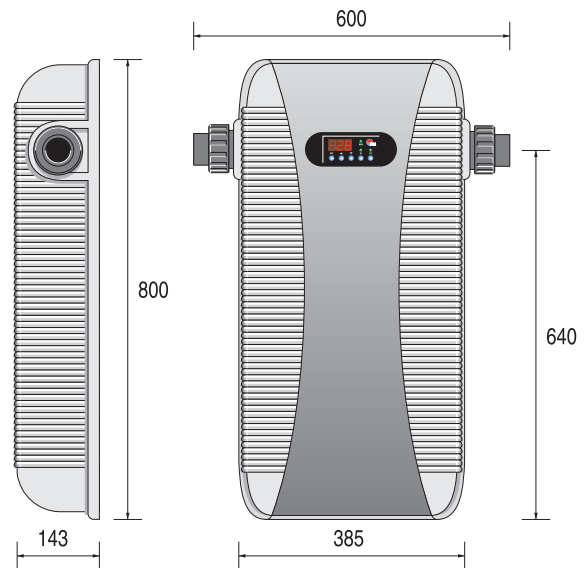

INSTALLATION

- Line connection using two PVC Ø 63 unions + Ø 63-50 reducers.
- Any water circulation: just turn the body in the direction of the water flow.
- Simplified mono 230 V / Tri 400 V coupling (tri 230 on request).
RED LINE 12 always 3 phased 400 V.
- Electric power supply protected by a 30 mA ground fault circuit breaker (not supplied).

SIZE (in mm)

DESCRIPTION