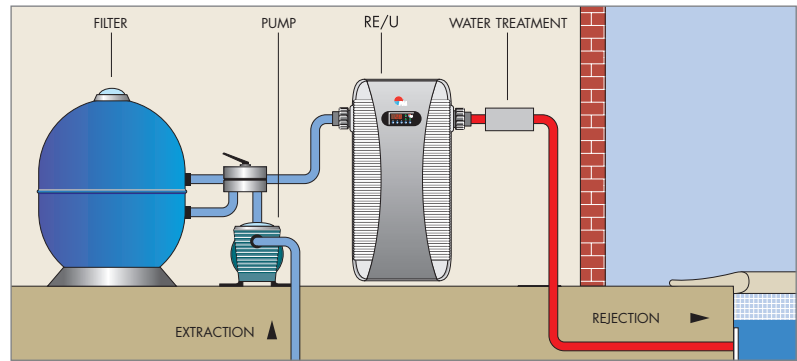

Technical specifications	RE/U 9	RE/U 12	RE/U 15	RE/U 18	RE/U 21	RE/U 24
Maximum volume m ³ *	60	80	100	120	140	160
Thermo-plunger power (kW)**	3 + 6	6 + 6	6 + 9	9 + 9	9 + 12	12 + 12
Absorbed intensity Tri 400 V (A)***	13	18	22	26	31	35
Power cable cross section tri 400 V (mm ²)****	5 x 4	5 x 4	5 x 6	5 x 6	5 x 10	5 x 10
Absorbed intensity Mono 230 V (A)***	40	53	66	79	-	-
Power cable cross section Mono 230 V (mm ²)****	3 x 10	3 x 16	3 x 16	3 x 16	-	-
Min. flow	5 m ³ / hr					
Max. flow	22 m ³ / hr					
Hydraulic connection	PVC Ø 50 or Ø 63					
Weight (kg)	12					

INSTALLATION

- Line connection using two PVC Ø 63 unions + Ø 63-50 reducers.
- Any water circulation: just turn the body in the direction of the water flow.
- Simplified mono 230 V / Tri 400 V coupling (tri 230 on request).
RED LINE 12 always 3 phased 400 V.
- Electric power supply protected by a 30 mA ground fault circuit breaker (not supplied).

Cut 589 mm if Ø 63 connection - Cut 529 mm if Ø 50 connection.
Warning: plan a by-pass connection if the flow is greater than 22 m3/hr.

EQUIPMENT

Pre-wired electric box including:

- Precision thermostat ($\pm 0,5^{\circ}\text{C}$) with digital display and timer.
- Positive safety high temperature limiter.
- Flow switch.
- Luminous command switches + indicators.
- Power contactors.
- Pins sealed by EPDM fixtures.
- Moulded **HYPALON** electric connections.